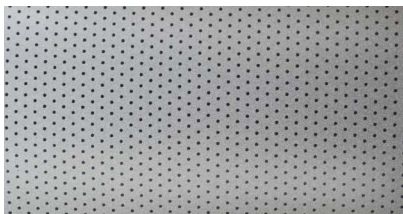

32

8

5

2

50095

50093

50085

50082

4417/P

4417

900/P

900

A close-up photograph of a dark blue roller blind. The image shows several horizontal slats with a fine, woven texture. A light-colored cord is visible, running vertically through the center of the slats. Two slats are partially open, revealing a dark interior. The lighting is dramatic, with strong highlights and deep shadows, emphasizing the texture and color of the material.

* uwaga: kolory lamel mogą nieznacznie odbiegać od rzeczywistych ze względu na różne rodzaje wyświetlaczy