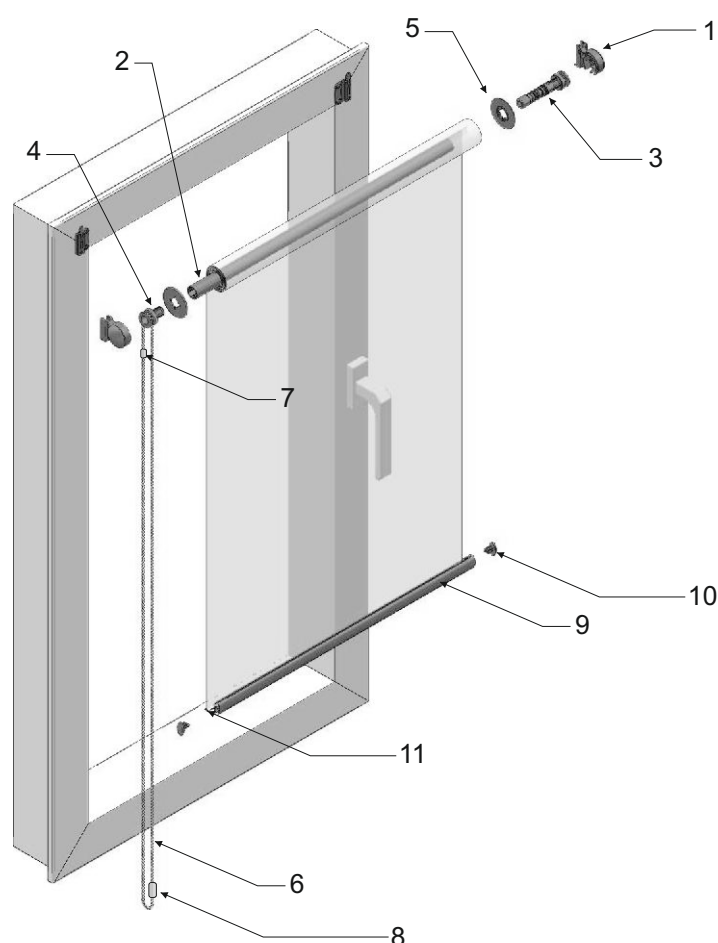

The smallest in size fabric roller blind available on the market

- high aesthetics of the finish, finely shaped brackets
- construction of the mechanism guarantees the universal mounting of the device (tightening to the window frame, tightening to the window pane or using special brackets for non-invasive mounting)
- smooth in operating self-braking mechanism
- version with the side guiding string fabric fixation, ideal solution for hopper windows

Components:

1		Hanger Triola
2		Tube 16mm aluminium
3		Self-braking mechanism
4		Support roller
5		Plate 38
6		Mini chain
7		Mini chain connector
8		Mini chain connector
9		Bottom rail V
10		Bottom rail V end cap
11		Brushed rubber
		Screw Spax 3 x 16
		Blockade tape 7 mm self-adhesive
		Narrow tape two-sided yellow

Technical informations:

Dimensions:

Max. width of Triola roller blind is 1,4 m.
 For valid price calculation min. width is 0,5 m
 Standard height depends on fabrics and it's between 1,43 – 1,7 m .
 Max. available height (with extra charge) depends on fabric's thickness and it's between 1,8 – 2,4 m.